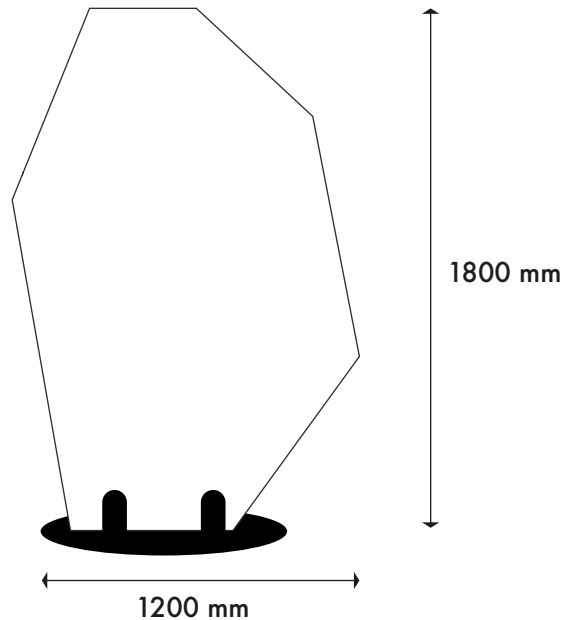

wall & ceiling panels

room divider

ACOUSTIC FIBER PANEL

- Type 25G44 grey melange
- High sound absorption properties
- Fire classification B1
- 100% PET of which 30% is recycled
- 100% recyclable
- Lightweight & strong
- Dimensionally stable
- Self-supporting, vertical + horizontal use
- Non respirable material
- Formaldehyde free
- ÖKO-TEX ® standard 100 product class 1 certified
- Reach certified