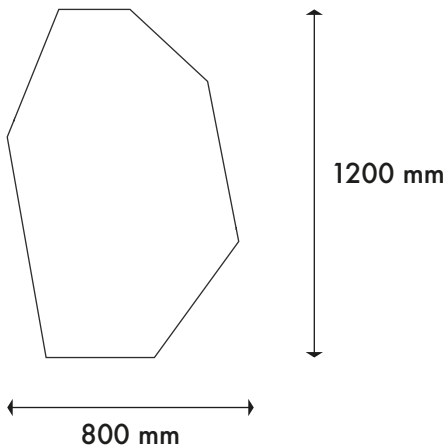

wall & ceiling panels

room divider

ACOUSTIC FIBER PANEL

- Type 25G44 grey melange
- High sound absorption properties
- Fire classification B1
- 100% PET of which 30% is recycled
- 100% recyclable
- Lightweight & strong
- Dimensionally stable
- Self-supporting, vertical + horizontal use
- Non respirable material
- Formaldehyde free
- ÖKO-TEX ® standard 100 product class 1 certified
- Reach certified